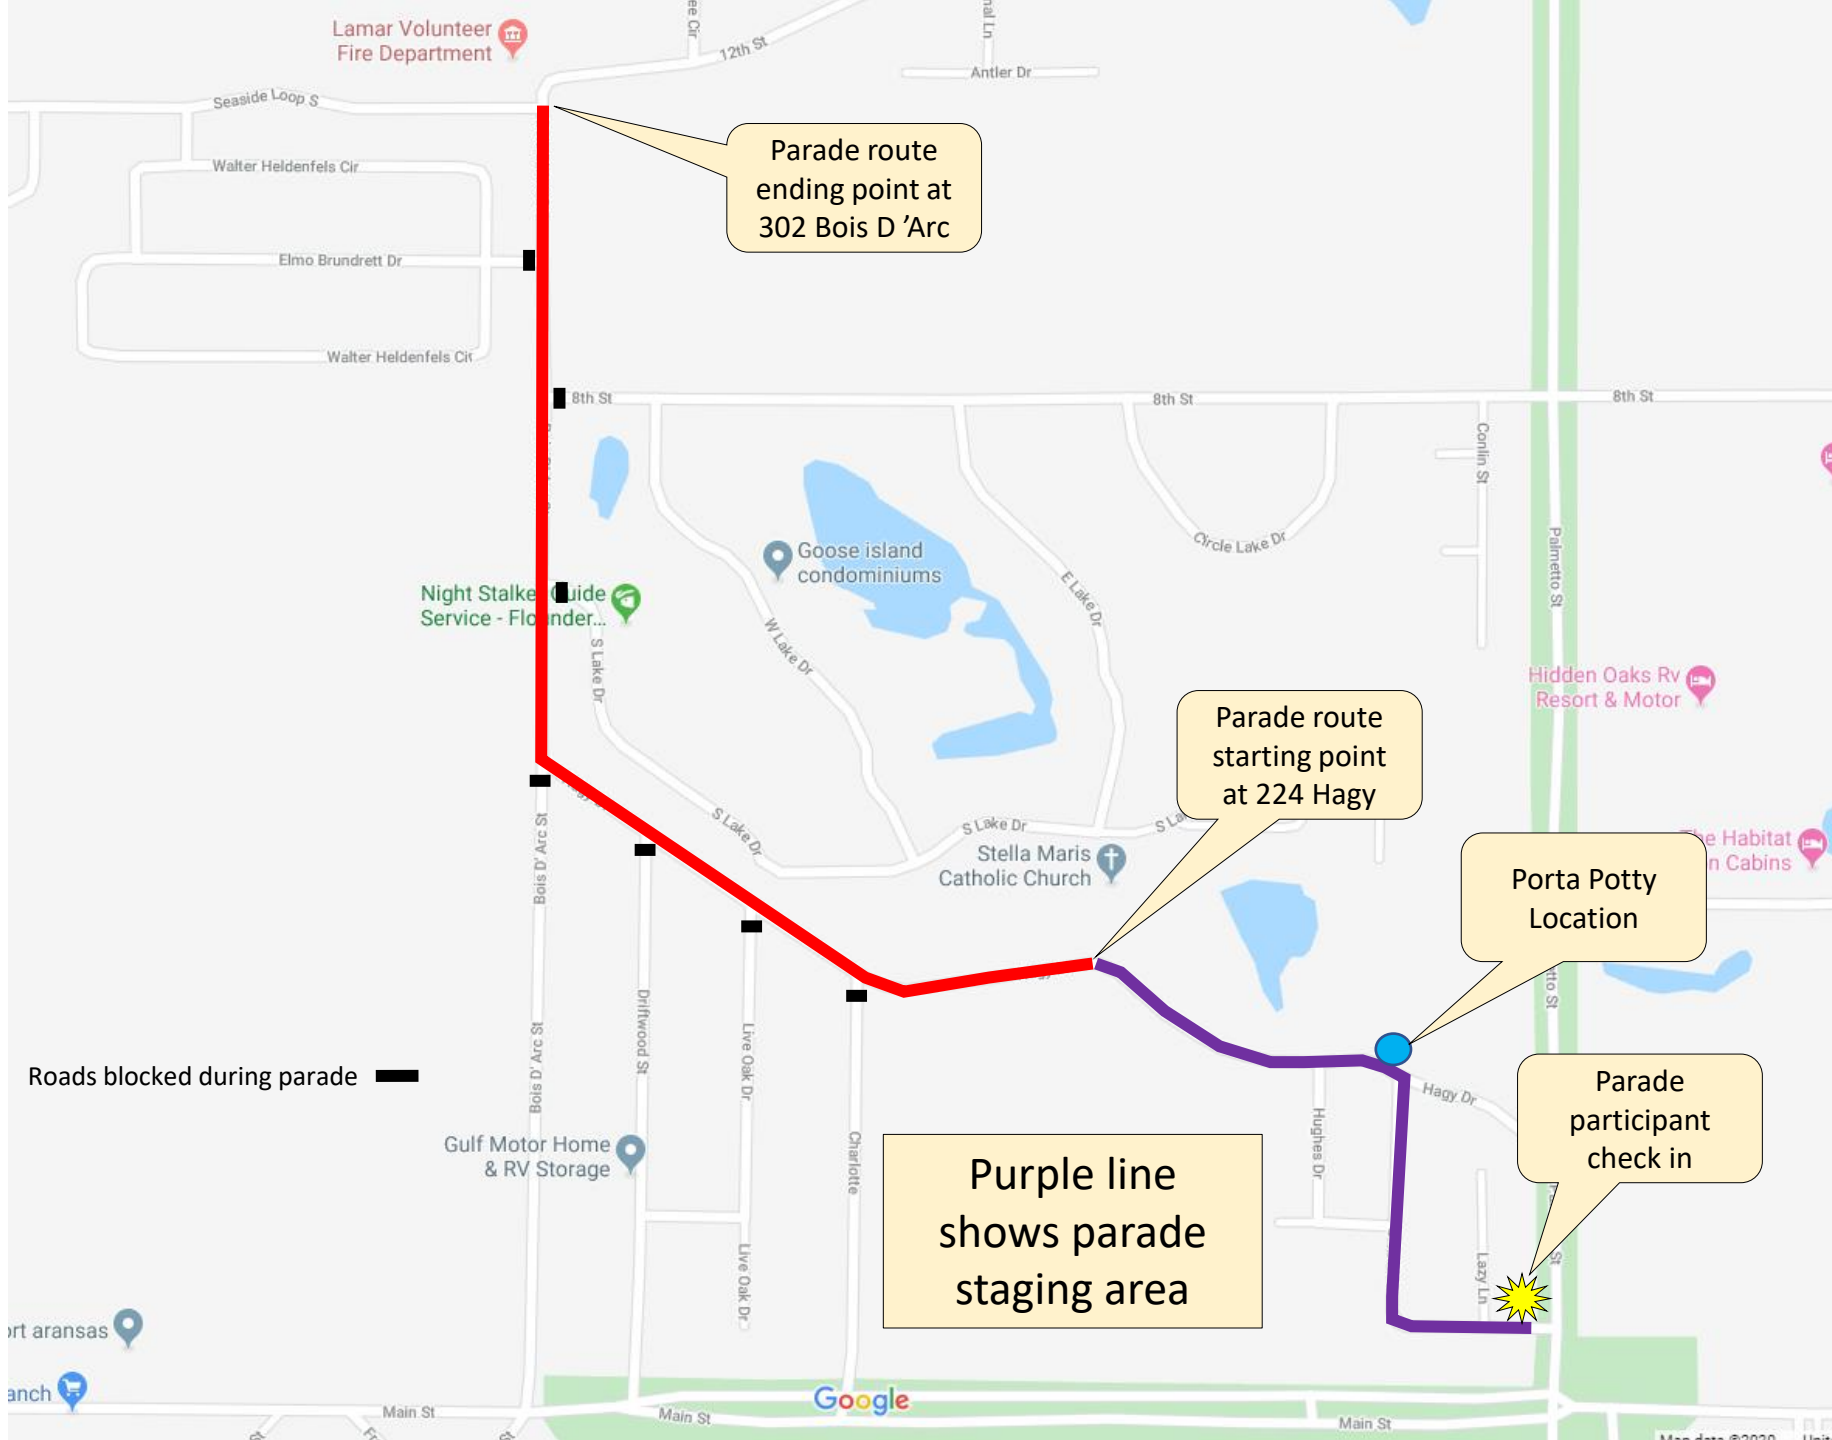

Fulton

Rockport

San José Island

Matagorda Island

188

188

181

35

San A

Aransas Bay

Copano Bay

Aransas National Wildlife Refuge

Parade participants turn right on Park Road 13, at the 7-Eleven, and go all the way down to Palmetto, turn left then the next left on Estates for check in and space assignment.

Parade participant check in

Parade route ending point at 302 Bois D 'Arc

Parade route starting point at 224 Hagy

Porta Potty Location

Parade participant check in

Purple line shows parade staging area

Roads blocked during parade

Lamardi
Gras

One way only →

Parade will end at Lamardi
Gras site and move up 12th
Street. Follow 12th to Palmetto
take a right and follow
Palmetto down to Park Rd 13
and then right to Hwy 35 if you
are leaving.