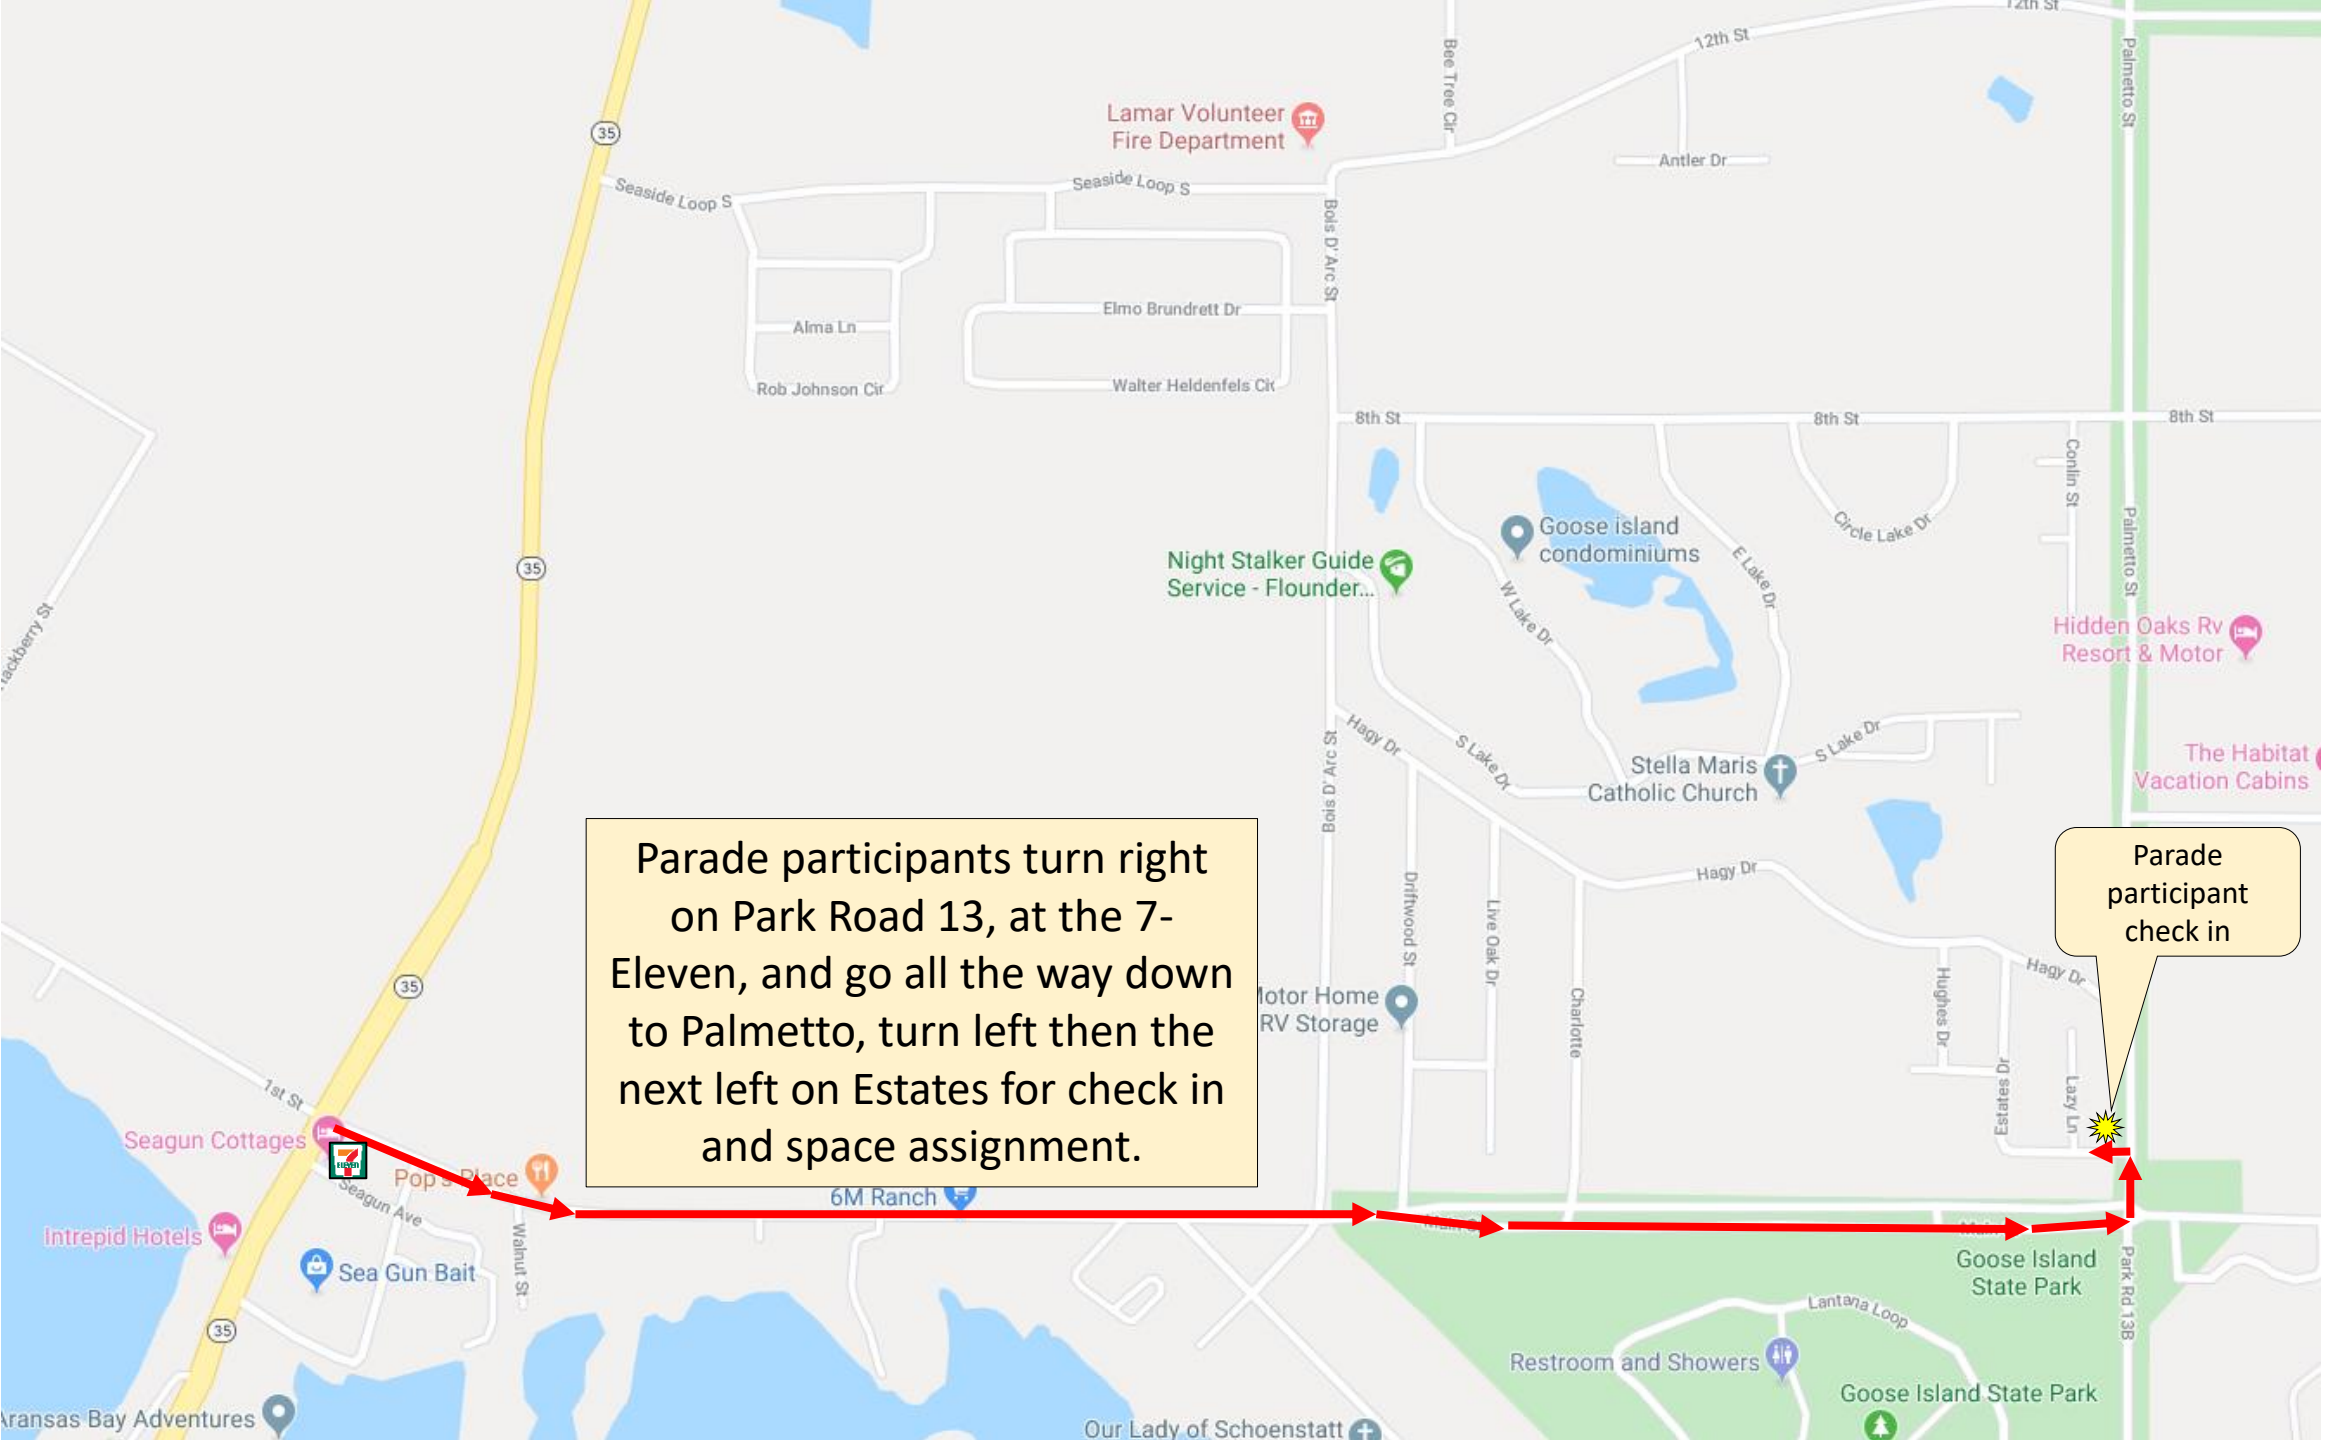

San A

Aransas Bay

Copano Bay

Aransas National Wildlife Refuge

Parade participants turn right on Park Road 13, at the 7-Eleven, and go all the way down to Palmetto, turn left then the next left on Estates for check in and space assignment.

Parade participant check in

Parade route ending point at 302 Bois D 'Arc

Parade route starting point at 224 Hagy

Porta Potty Location

Parade participant check in

Purple line shows parade staging area

Roads blocked during parade